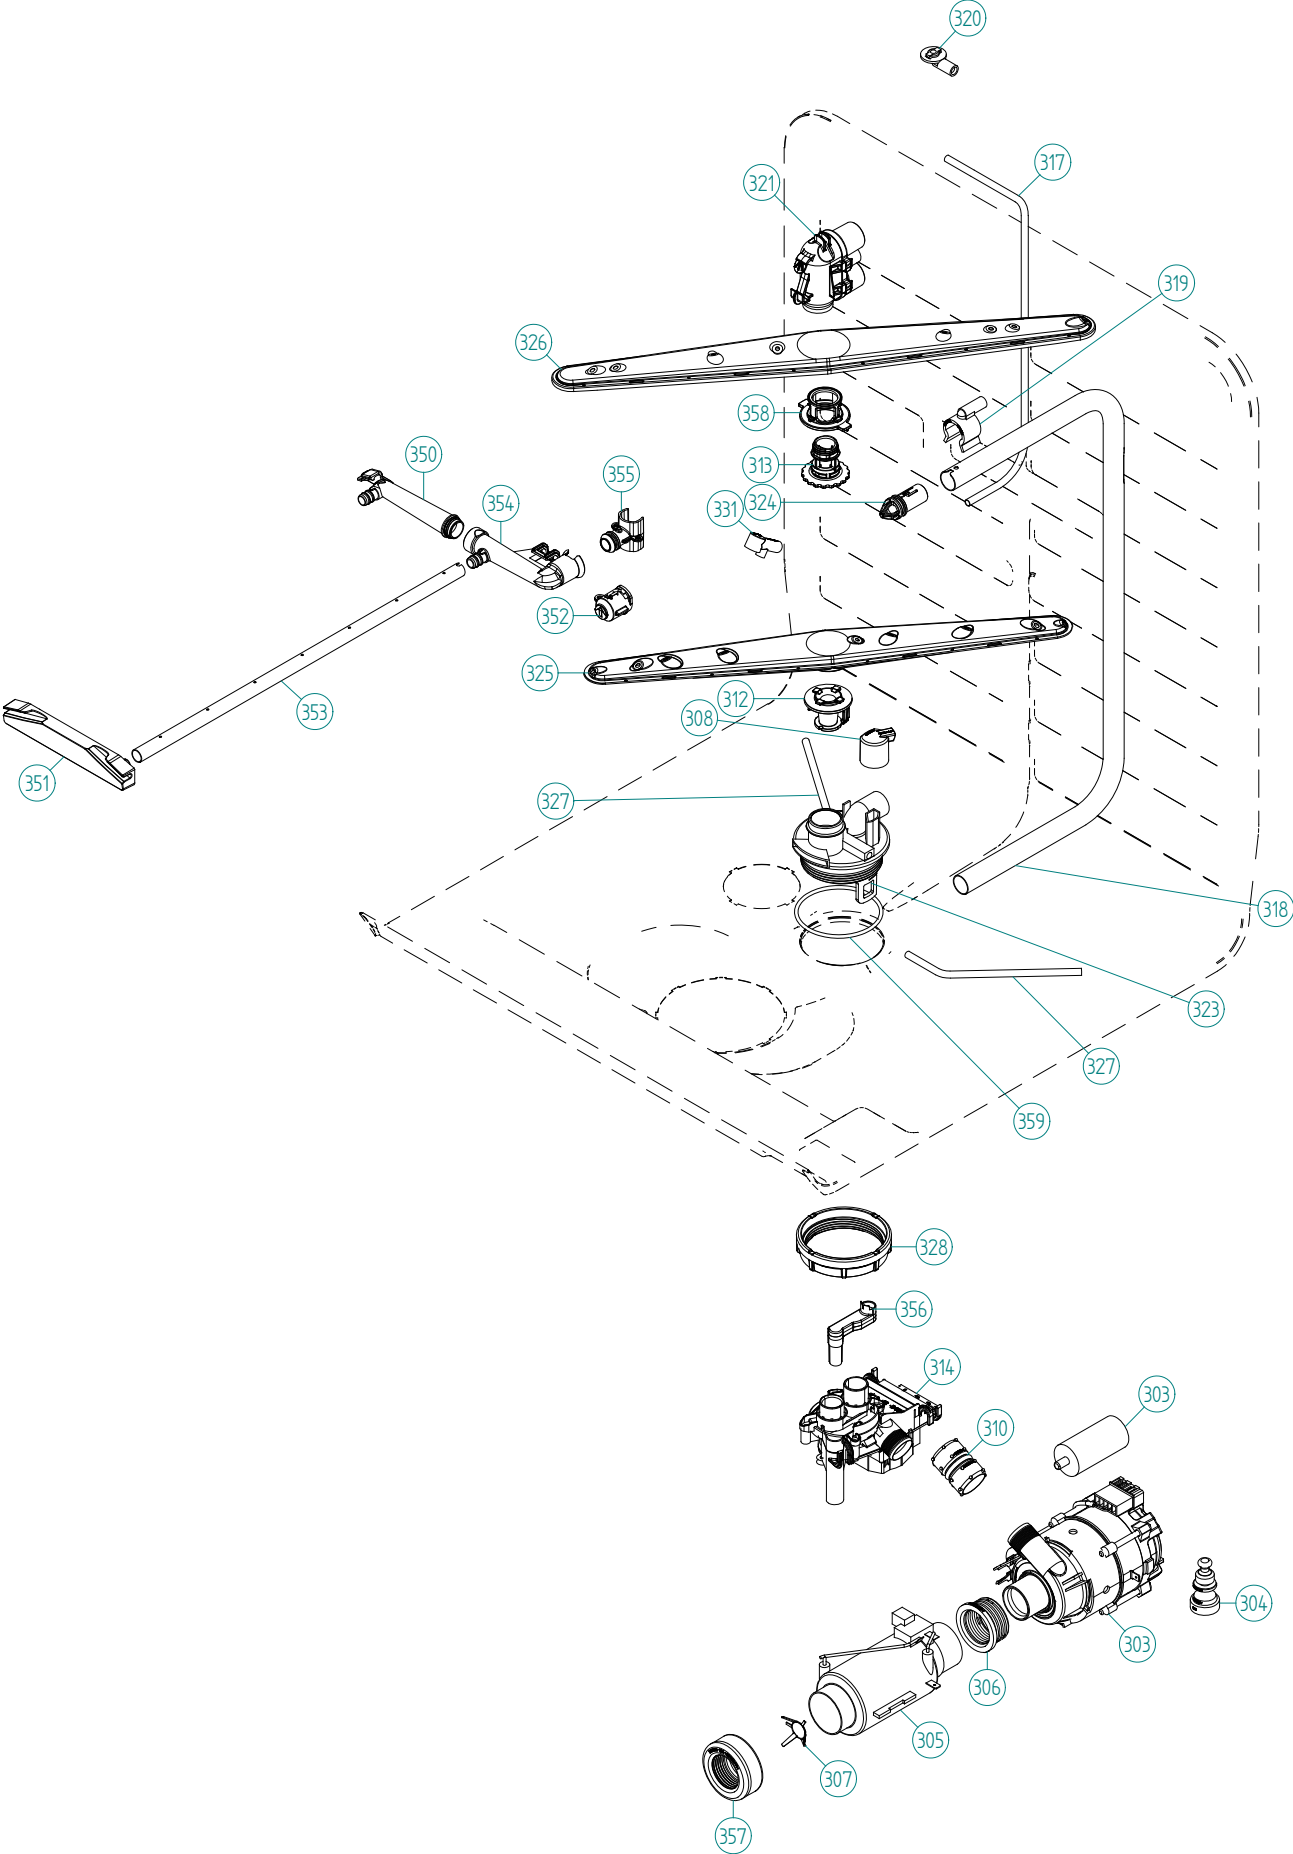

Wash System

ASKO, D5894 XXL HS US - Stainless (DW90.3)

Pos	Spare part No.	Description	Qty	Comment
301	8078001	-	1 Pc's	Not a spare part
303	8078082	CIRC.PUMP 120V 60HZ	1 Pc's	
303-a	8083804	Capacitor 7 0UF 400V P2 CLASS	1 Pc's	
304	8079683	RUBBER DAMPER HI CIRC.PUMP UL4	1 Pc's	
305	8801463	HEATER W.INSERT 1200W120V DW70	1 Pc's	
306	8083603	Seal Heating Element DW70/90	1 Pc's	
307	8079575	INSERT FOR HEATER	1 Pc's	
308	8073385-77	Cup Drainage Gray	1 Pc's	
310	8801409	KIT HOSE INCL.CLAMPS CIRK.PUMP	1 Pc's	
312	8801270	Spray Arm Bearing Kit	1 Pc's	
313	8079108-77	SPRAYARM BEARING H&L U.BASKET	1 Pc's	
314	8078085	WATER DIVERTER VALVE 120V 60HZ	1 Pc's	
314-a	8073003	O-ring	2 Pc's	
317	8079145	SPRAY PIPE KNIFE SPRAYER H&L	1 Pc's	
318	8079112-EDH	SPRAYTUBE ADJ. U-BASK XXL 8,5	1 Pc's	
319	8057504-77	SPRAY PIPE GROMMET LOWER GREY	1 Pc's	
320	8057503-77	Spray Pipe Grommet Upper Gray	1 Pc's	
321	8801359	SPRAYTOWER COMPL H&L BASKET	1 Pc's	
323	8081911-LL-77	SPRAYTOWER L FOR 2 NOZZLE UL4	1 Pc's	
324	8079113-77	GUIDE SPRAYTUBE ADJ BASKET	1 Pc's	
325	8072891	Spray Arm Lower Complete	1 Pc's	
326	8079111	SPRAYARM CPL H&L BASKET	1 Pc's	
327	8073381	Tube Pot Rinse	1 Pc's	
327	8079147	POT RINSE TUBE	1 Pc's	
327-a	8902085	Screw 20T for Plastic	2 Pc's	
328	8071607	Locking Spray Pipe Bearing	1 Pc's	
331	8072543-77	Spray Nozzle	2 Pc's	For part no 8073381 and 8076902-L-77
350	8079268-77	TERMINAL CONN.SPRAY TUBE M.B	1 Pc's	
351	8079265-77	SPRAY TUBE HOLDER MIDDLEBASKET	1 Pc's	
352	8079576-77	Cap Spray Tube Inlet Mid/Bask	1 Pc's	
353	8080860	SPRAY PIPE MIDDLE BASKET	2 Pc's	
354	8079266-77	CONNECTION SPRAY PIPE BASKET	1 Pc's	
355	8079267-77	SPRAY PIPE GROMMET MIDDLE BASK	1 Pc's	
356	8080666	OVERFLOW CHANNEL	1 Pc's	
357	8083603	Seal Heating Element DW70/90	1 Pc's	
358	8079261-77	INSERT SPRAYARM BEAR.H&L BASK.	1 Pc's	
359	8901765	ORing det Comp 03/04 DW	1 Pc's