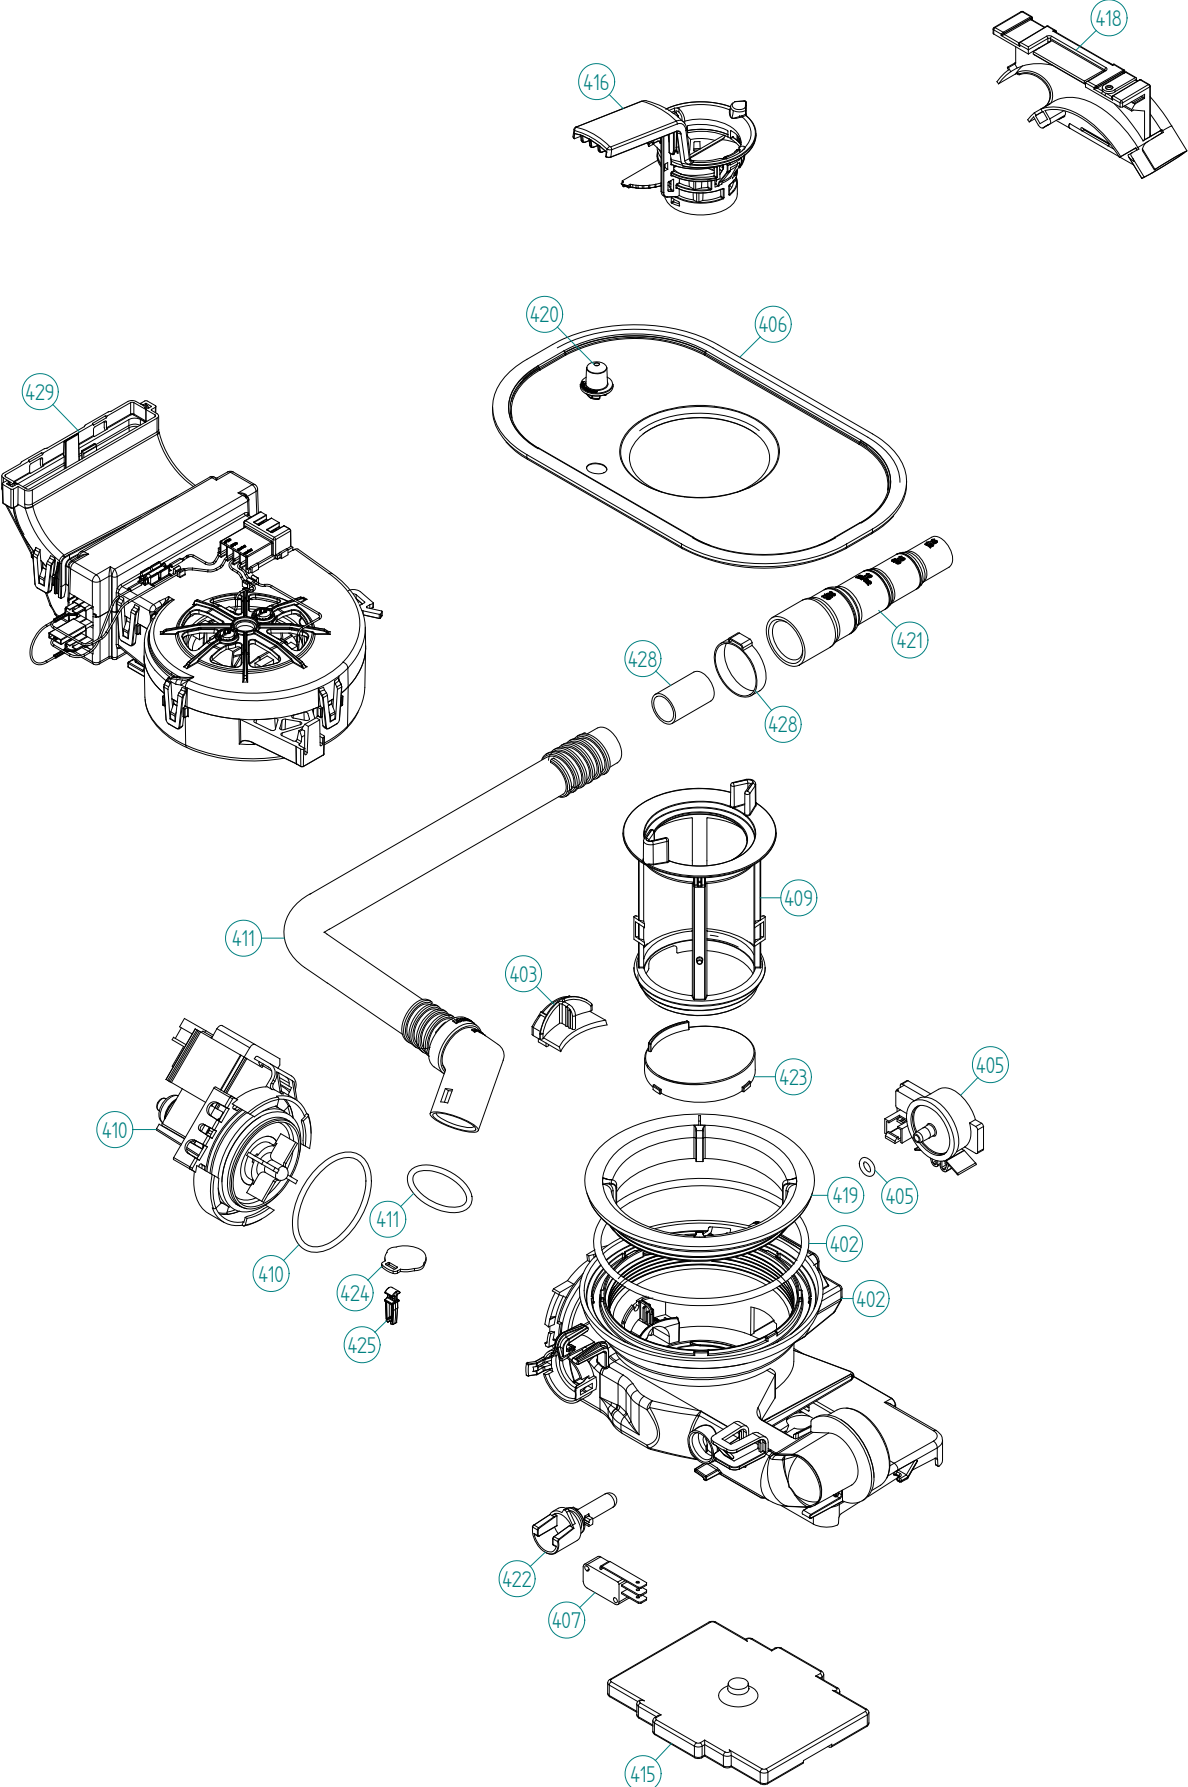

Bottom well and related parts

ASKO, D5894 XXL HS US - Stainless (DW90.3)

Pos	Spare part No.	Description	Qty	Comment
402	8084691	BOTTOM WELL PRESSURE SENS. UL4	1 Pc's	
402-a	8081039	O-RING 110x4	1 Pc's	
403	8078033	Rinse Cap Bottom Well - Yellow	1 Pc's	
405	8073839	Pressure Sensor	1 Pc's	
405-a	8074040	O-Ring-Press Sensor	1 Pc's	
406	8074364	Strainer DW20	1 Pc's	
407	8073835	Microswitch Float	1 Pc's	
409	8078038-77	Pipe Filter DW70	1 Pc's	
410	8078089	Drain Pump 120V 60Hz	1 Pc's	
410-a	8002584	ORing Drain Pump 05/06 DW	1 Pc's	
411	8091596	Outlet Hose w/Hard End Cuff US	1 Pc's	
411-a	8901768	O-RING 32,3X3 (BD)	1 Pc's	
415	8078025	Float	1 Pc's	
416	8078039-77	Strainer Basket Grey	1 Pc's	
418	8072528-77	Holder Outlet Hose	1 Pc's	
418-a	33700450	Cable Strip	1 Pc's	
418-b	8902072	SCREW PT KB40X10 WN1442 GALV	1 Pc's	
419	8072848	Lockring Bottom Well	1 Pc's	
420	8074760-77	Ventilator	1 Pc's	
421	8075321	End Cuff	1 Pc's	
422	8078096	Thermistor	1 Pc's	
423	8080827	BOTTOM LID TUBE FILTER	1 Pc's	
424	8079691	SEALING FLAT NON RETURN VALVE	1 Pc's	
425	8083211	HOOK NON RETURN VALVE	1 Pc's	
428	8079698	SLEEVE OUTLET HOSE USA	1 Pc's	
428-a	8052239	Hose Clamp	1 Pc's	
429	8078095	EXPRESSDRY CPL 120V UL4	1 Pc's